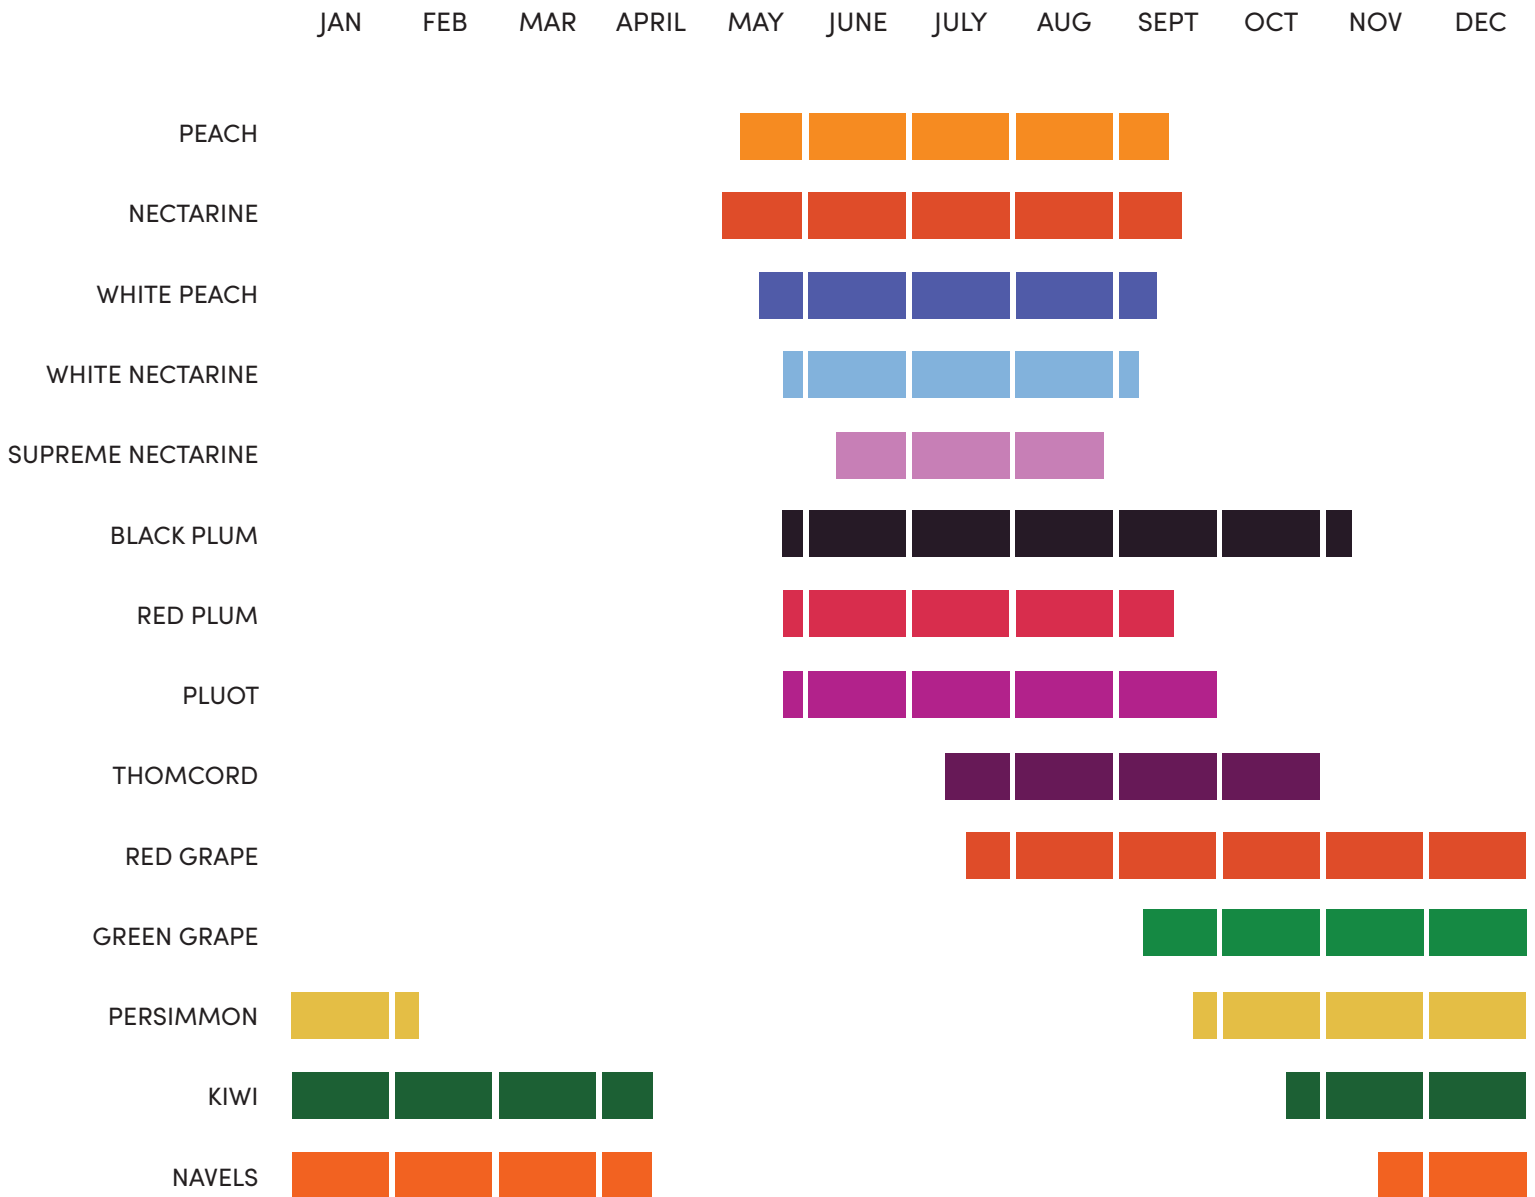

# PRODUCT AVAILABILITY

## PROPRIETARY VARIETIES

ANGEL KIST PEACH	5/10	SUGAR SUPREME NECTARINE	8/1
HONEY WHITE PEACH	9/5	WILD FIRE NECTARINE	7/10
CREAM SUPREME NECTARINE	6/2	BURGANDY PLUMS	6/8
SWEET SUPREME NECTARINE	6/25		

559-638-6961  
info@brandtfarms.com